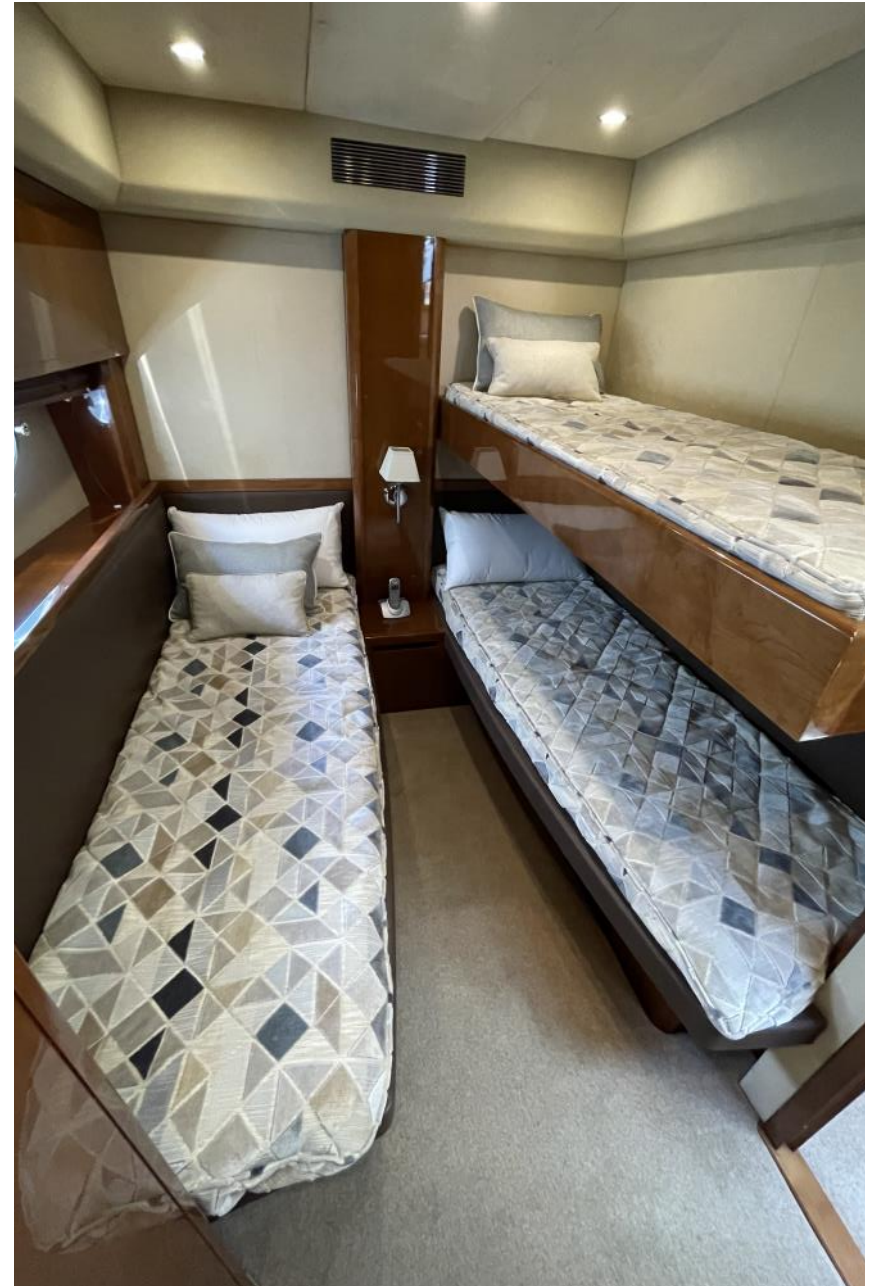

**PRINCESS V70 2007**

>> Retractable roof lets you connect with the exterior on a whole new level

>> Relax on the front sunpads and enjoy the view while cruising

>> Or sunbath on one of the two sunbeds on the back of the boat after a swim

>> Spacious salon connected to the exterior with plenty of room to relax

>> Master bedroom is one of the 3 en-suite bedrooms on board

>> All bathrooms have plenty of space and a proper shower.

Twin bedroom is convertible to triple