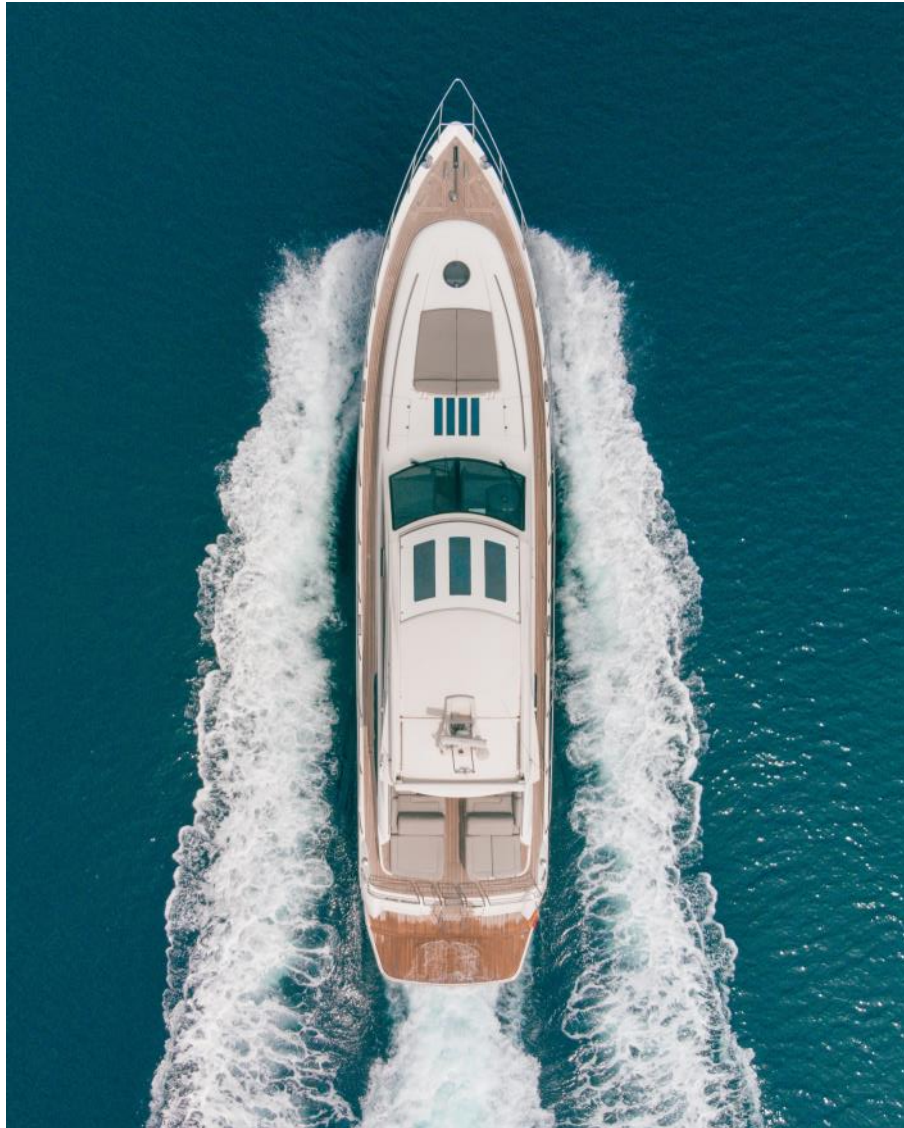

**PRINCESS V70 2007**

>> Retractable roof lets you connect with the exterior on a whole new level

>> Relax on the front sunpads and enjoy the view while cruising

>> Or sunbath on one of the two sunbeds on the back of the boat after a swim

Length **21,69m**

Cruising **10 pax**

Beam **5,08m**

Sleeping **7 pax**

Engines **2 x 1650 HP CAT**

Base **Puerto Banús**

**MORNING/AFTERNOON (4H)**

**FULL DAY (8H)**