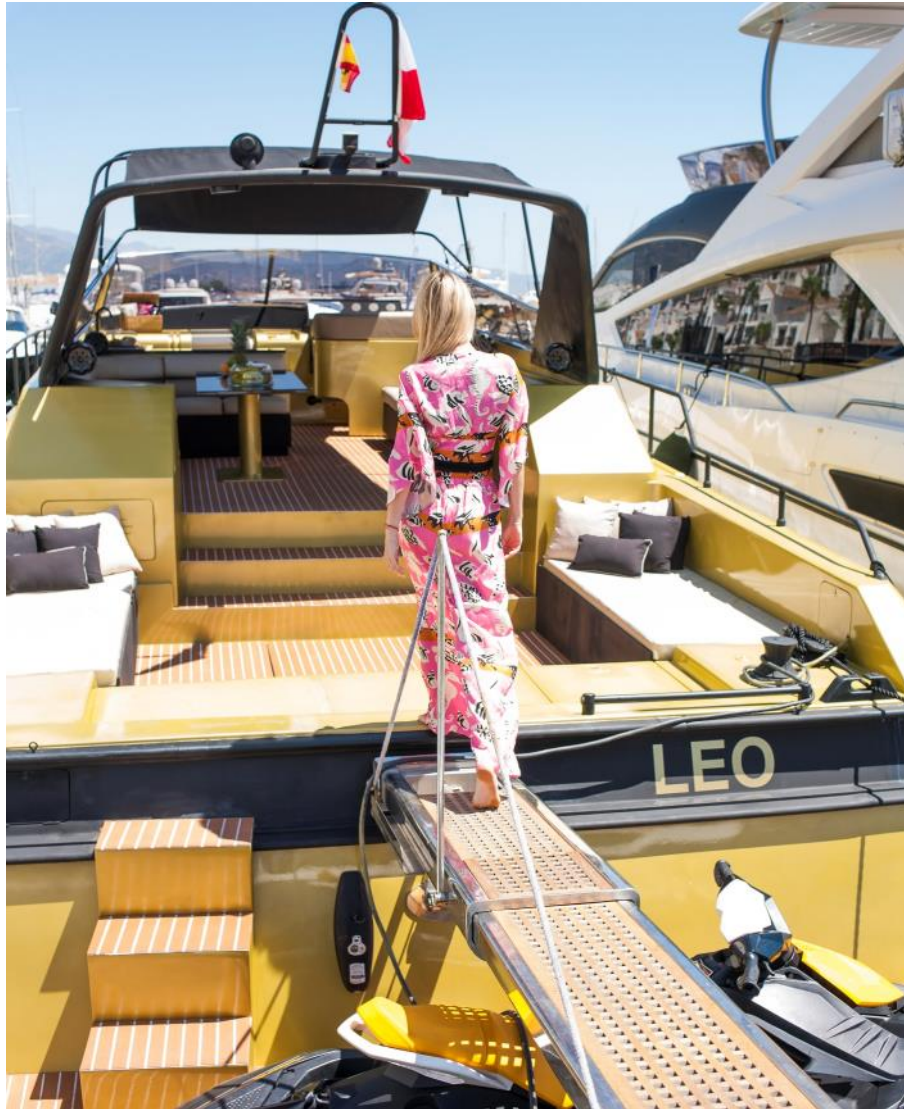

Length **22,00m**

Cruising **12 pax**

Beam **5,40m**

Sleeping **6 pax**

Engines **2 x 1084 MAN V12**

Base **Puerto Banús**

MORNING/AFTERNOON (4H)

FULL DAY (8H)

3.500 €

5.900 €

Our prices already include VAT

No hidden costs. No surprises.

>> INCLUDED

Skipper + crew

Drinks & snacks

Water activities (jetski, donut, SUP)

Fuel included 30/60 miles @ cruise speed

Extra fuel 350€/hour

*Ask for extra options